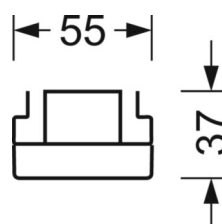

## LIGHTING TECHNOLOGY

Placement	LED, Colour rendering/Light colour CRI $\geq 80$ / 6500K
Colour tolerance (MacAdam)	3SDCM
Photobiological safety (Luminaire)	RG1
Nominal luminous flux/switching steps (EDM)	7900lm/53W, 7700lm/52W, 7500lm/50W, 7300lm/48W, 7100lm/47W, 6800lm/45W, 6600lm/44W, 6400lm/42W, 6200lm/41W, 6000lm/39W, 5800lm/37W, 5600lm/36W, 5400lm/34W, 5200lm/33W, 5000lm/31W, 4800lm/30W
LED service life	50000h L80/B10 (Tq 30°C)
Luminaire luminous efficiency	161lm/W-149lm/W
Beam angle	80° (C0) / 80° (C90)
UGR lat./long.	18.8 / 19.0 (53W)

## DEEP-LINK

<https://www.regiolux.de/en/article/19430004240>

Reference	LED 7900lm/53W 865
$\eta_{LB}$	100 %
$\Phi \downarrow/\uparrow$	98 % / 2 %
UGR lat./long.	18.8 / 19.0

**MECHANICS**

<b>Housing colour</b>	traffic white RAL 9016
<b>Dimensions (LxWxDxH)</b>	1531mm x 55mm x 37mm
<b>Weight (net)</b>	1.9kg
<b>Type of installation</b>	Mounting rail system installation, Light structure

**Dimensions**

<b>L</b>	1531 mm	Length
<b>B</b>	55 mm	Width
<b>H</b>	37 mm	Height