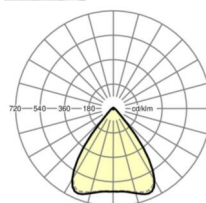

CHARACTERISTICS

Order number	19430004240
EAN number	4020863397334
Commodity code	94051190
Certification mark	IP 20, Protection class I, ENEC10 VDE, F, HACCP DIN10500/Food/IFS-application-related suitability/BRC, Indoor, CE
Impact resistance (IK rating)	IK03 (-20°C bis 30°C)
Ambient temperatur	ta -20°C to 30°C
Warranty period	5 years
State funding programs	BEG - Federal funding for efficient buildings (valid only for Germany)

ELECTRICAL ENGINEERING

Controller	Electronic multi-lumen driver, 16-steps (1 pcs.)
System output	53W-30W
Mains voltage	230V/50Hz
Energy efficiency class/light source	D

LIGHTING TECHNOLOGY

Placement	LED, Colour rendering/Light colour CRI ≥ 80 / 6500K
Colour tolerance (MacAdam)	3SDCM
Photobiological safety (Luminaire)	RG1
Nominal luminous flux/switching steps (EDM)	7900lm/53W, 7700lm/52W, 7500lm/50W, 7300lm/48W, 7100lm/47W, 6800lm/45W, 6600lm/44W, 6400lm/42W, 6200lm/41W, 6000lm/39W, 5800lm/37W, 5600lm/36W, 5400lm/34W, 5200lm/33W, 5000lm/31W, 4800lm/30W
LED service life	50000h L80/B10 (Tq 30°C)
Luminaire luminous efficiency	161lm/W-149lm/W
Beam angle	80° (C0) / 80° (C90)
UGR lat./long.	18.8 / 19.0 (53W)

DEEP-LINK

<https://www.regiolux.de/en/article/19430004240>

Reference	LED 7900lm/53W 865
η_{LB}	100 %
$\Phi \downarrow/\uparrow$	98 % / 2 %
UGR lat./long.	18.8 / 19.0